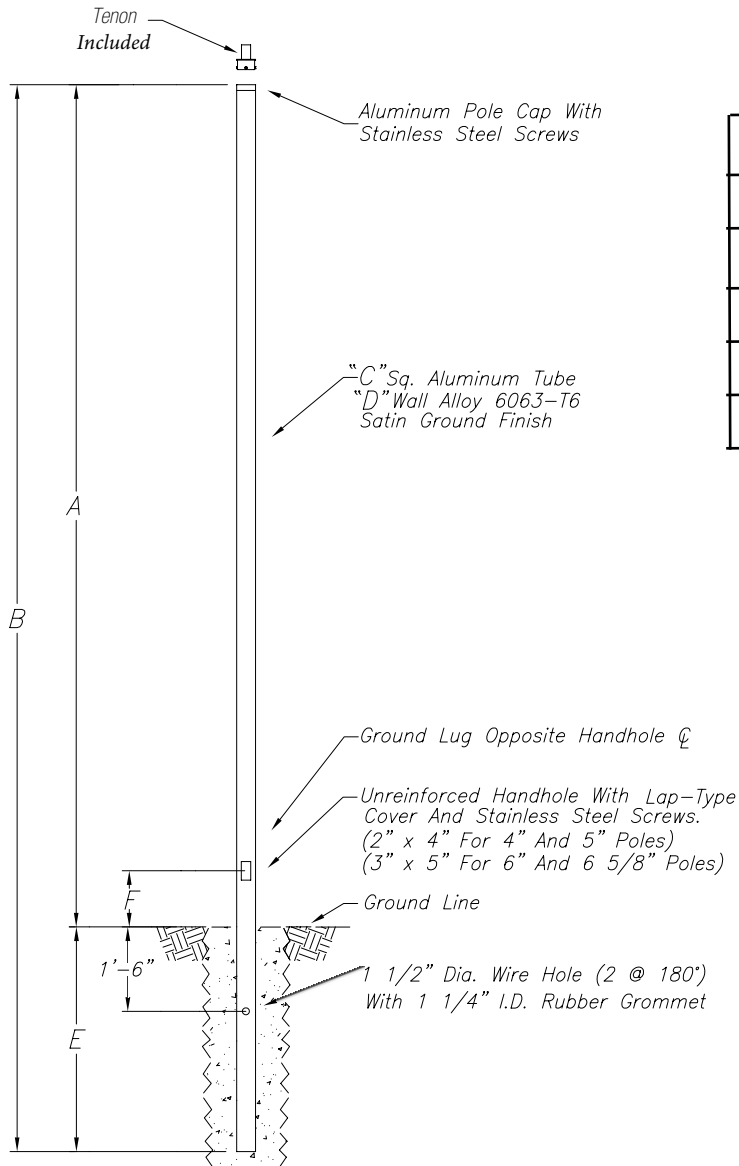

15 ft. above-grade 4 inch Square Direct Burial Aluminum light pole.

0.188" wall thickness, 2.38 tennon, Black color.

A	15 ft.
B	18 ft.
C	4 in.
D	0.188 in.
E	3 ft.
F	12 in.

EPA Rating:

70 MPH: 14.7
80 MPH: 10.5
90 MPH: 7.6
100 MPH: 5.5
110 MPH: 4.0