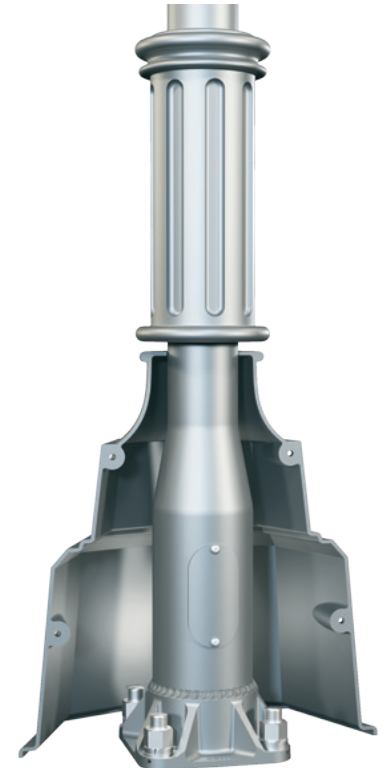

### Structural

Structural Aluminum Bases are welded to the bottom of the smooth or fluted shaft, contributing structural integrity to the pole.

### Clamshell

Clamshell Aluminum Bases are 2-Piece designs that are assembled and bolted around the base of the installed pole.

### Hybrid Clamshell

Hybrid Clamshell Aluminum Bases provide unique style options by combining a 2-Piece base with other decorative design features.

**Solar Lighting International®, Inc.**

Phone +1 803-233-3461 | [www.solarlightingintl.com](http://www.solarlightingintl.com)