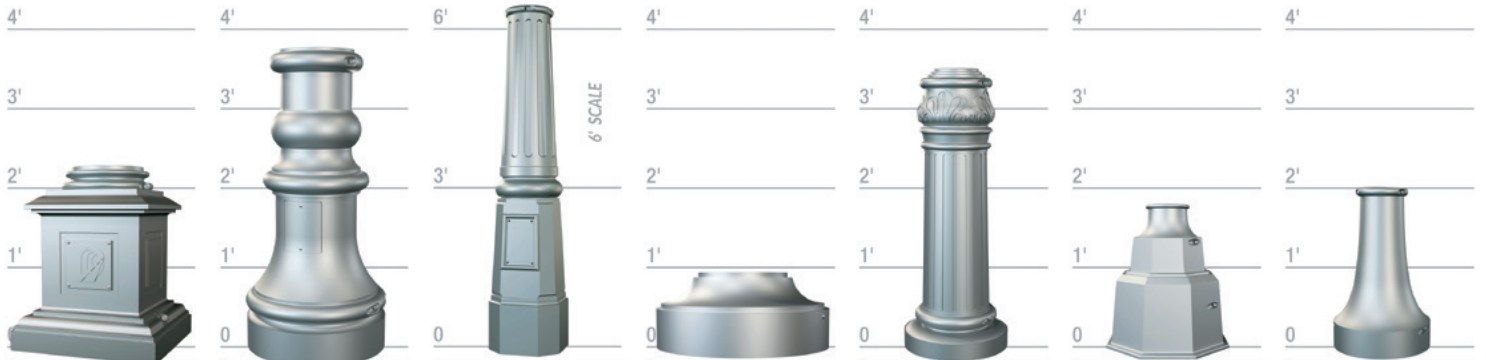

CLAMSHELL Palms Base Square: 22" 6"-7"-8"-9"-10" Butt Diameters	CLAMSHELL Redding Base Diameter: 20" 6"-7"-8"-9" Butt Diameters	CLAMSHELL Regal Base Width: 16" 5"-6"-7"-8" Butt Diameters	CLAMSHELL Rio Base Diameter: 27" 8"-9"-10"-12" Butt Diameters	CLAMSHELL Staunton Base Diameter: 16" 6"-7"-8" Butt Diameters	CLAMSHELL Sterling Base Width: 17" 4"-5" Butt Diameters	CLAMSHELL Yale 15 Base Diameter: 15" 4"-5"-6" Butt Diameters