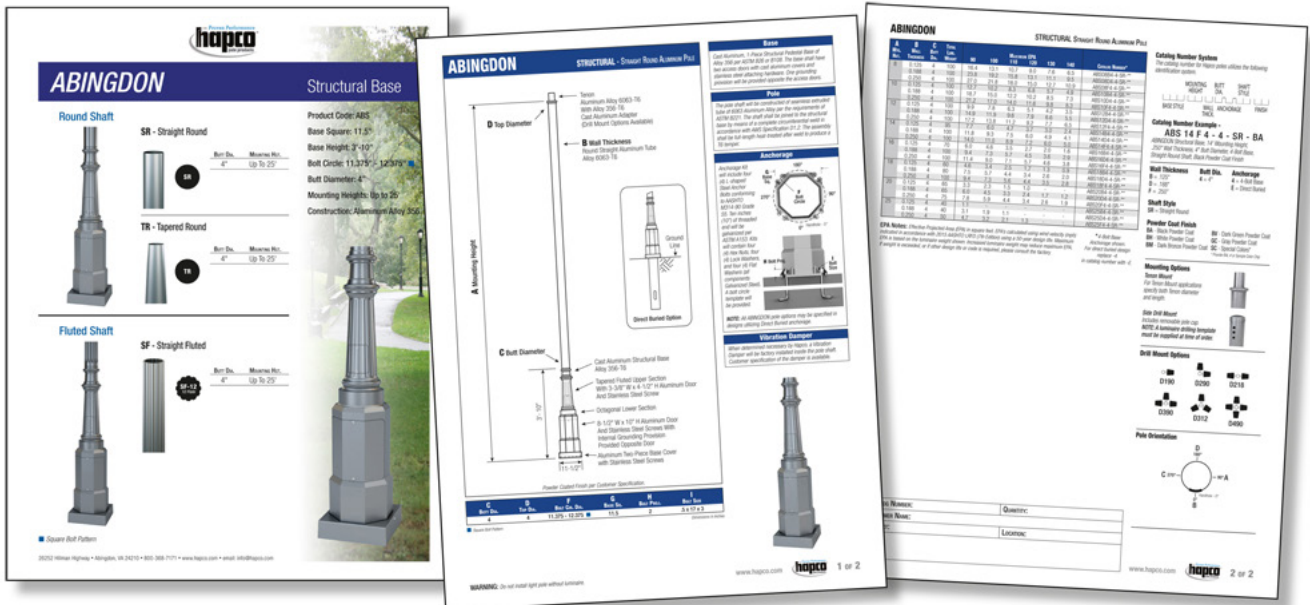

58 PDF Catalog Pages.

386 Specification Sheets.

6,954 Standard Product Combinations.

Base Details, Pole Shaft Details, and EPA Tables for Straight Round, Tapered Round, Straight Fluted, and Tapered Fluted Options.