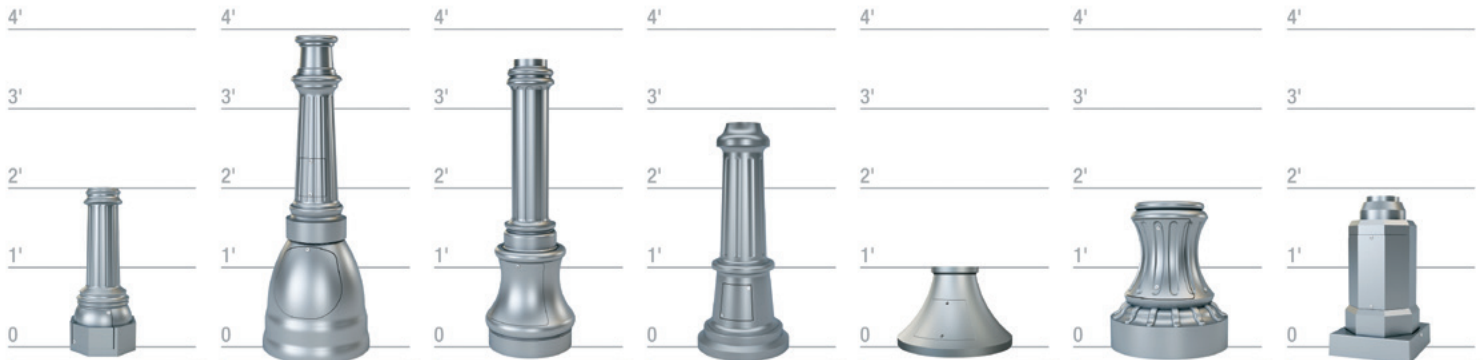

STRUCTURAL Kingston Base Width: 10.75" 4" Butt Diameter	STRUCTURAL Leuin Base Diameter: 13.125" 4" Butt Diameter	STRUCTURAL Lincoln Base Diameter: 12" 4"-5" Butt Diameters	STRUCTURAL Morgan Base Diameter: 13.5" 4" Butt Diameter	STRUCTURAL Saturn Base Diameter: 20" 5"-6"-7" Butt Diameters	STRUCTURAL Trenton Base Diameter: 16" 4"-5"-6" Butt Diameters	STRUCTURAL Winchester Base Square: 11" 4"-5"-6" Butt Diameters <i>FHWA Breakaway</i>