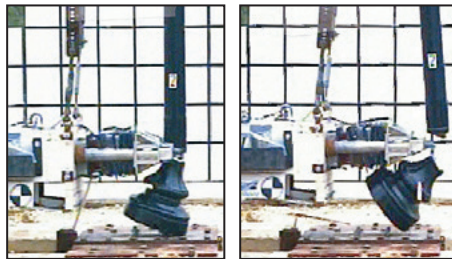

Solar Lighting International, Inc. leads the industry in FHWA Accepted Decorative Breakaway options.

Custom Capabilities

Creating new and distinctive modern styles or bringing century-old, historically-relevant decorative streetscapes back to life, no one can duplicate Hapco's ability to deliver design professionals custom or unique designs.