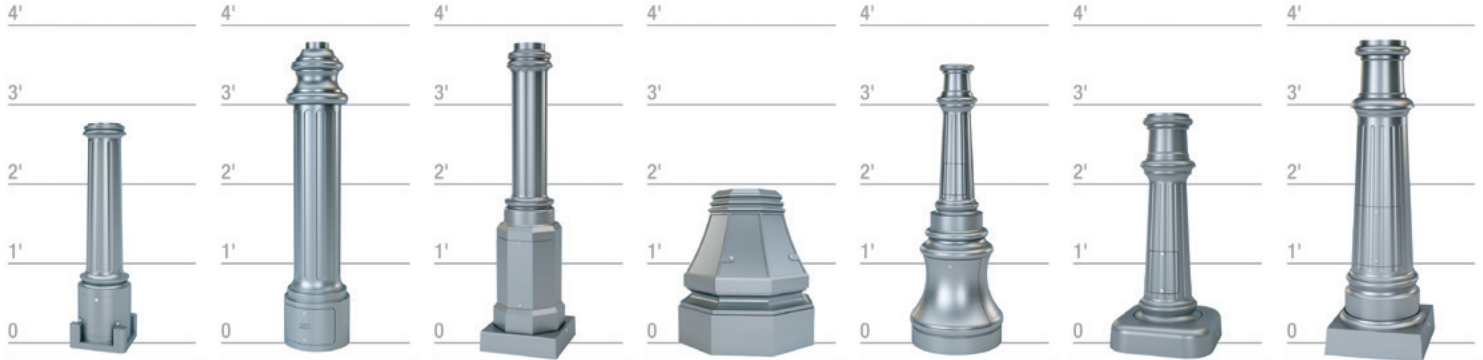

STRUCTURAL Charleston Base Square: 8.5" 4" Butt Diameter	STRUCTURAL Georgetown Base Diameter: 10.125" 4"-5" Butt Diameters <i>FHWA Breakaway</i>	STRUCTURAL Grand Base Square: 11.5" 4"-5" Butt Diameters <i>FHWA Breakaway</i>	STRUCTURAL Gregory Base Width: 20" 5"-6"-7"-8" Butt Diameters	STRUCTURAL Gunn Base Diameter: 12" 4" Butt Diameter	STRUCTURAL Homewood Base Square: 11.125" 4" Butt Diameter	STRUCTURAL Homewood Large Base Square: 14" 4"-5"-6" Butt Diameters <i>FHWA Accepted</i>