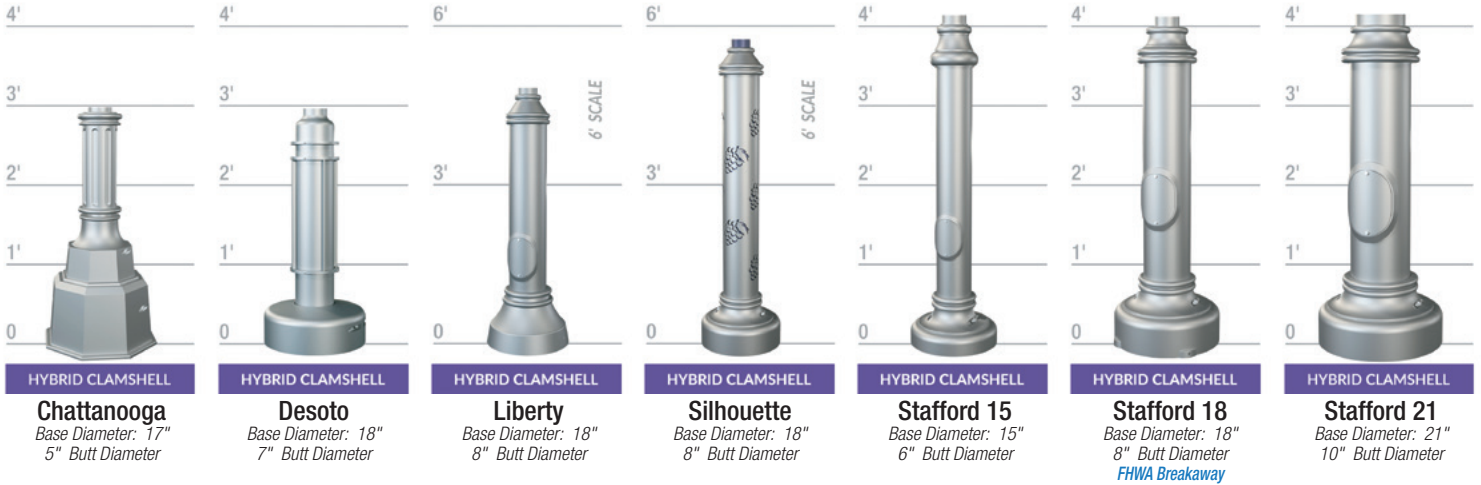

HYBRID CLAMSHELL DECORATIVE BASES

Solar Lighting International®, Inc.

Phone +1 803-233-3461 | www.solarlightingintl.com

The Name Solar Lighting International® is a Registered Trademark.